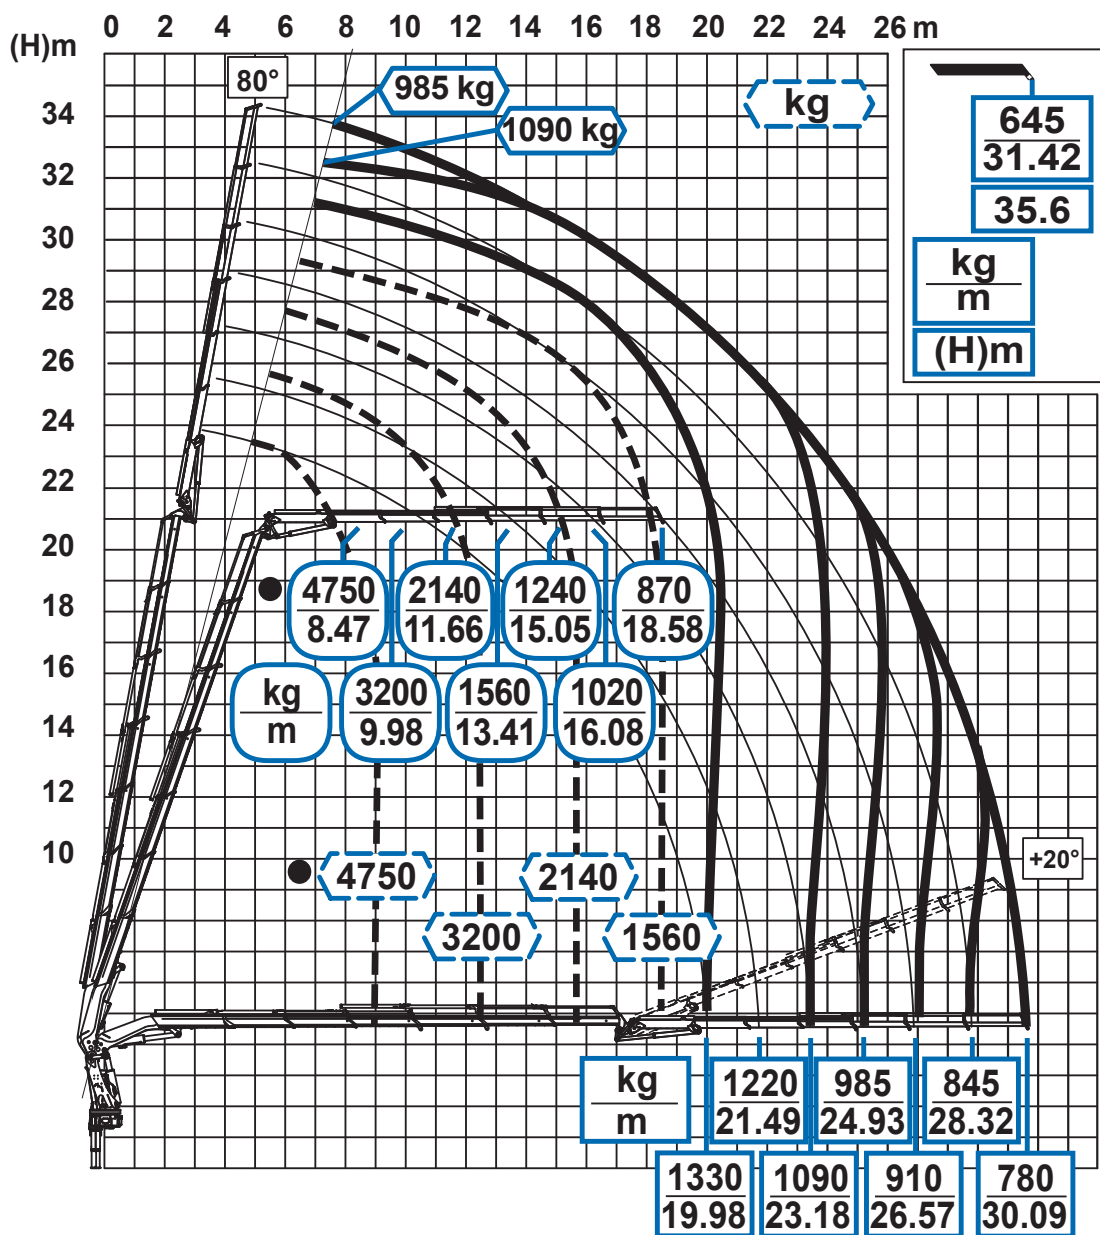

EFFER

685

6S + JIB 6S heavy duty

JIB140CP